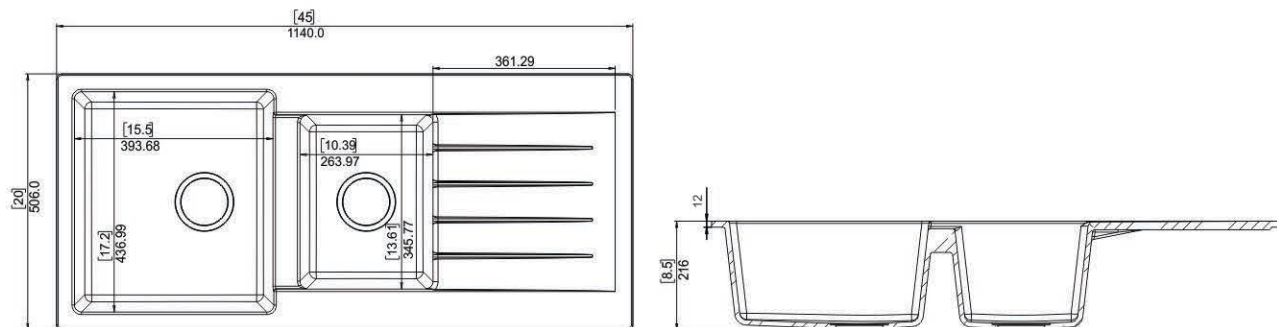

DIMENSIONS

SINK INSTALLATION OPTIONS

TOP MOUNT   FLUSH MOUNT   UNDER MOUNT