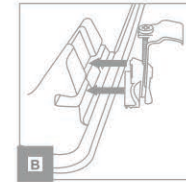

Be sure to wear personal safety devices such as safety goggles at all times.

Use paper template and physical sink to draw the cutout outline.

112mm
112mm

Epoxy

30mm

Apply Silicone Along The Sink Edge. Do Not Use Epoxy.

Apply silicone along the cutting edge.

Secure the clips.

Flush mount Installation

Be sure to wear personal safety devices such as safety goggles at all times.

• Check your sink clips type.

• Type A or Type B.