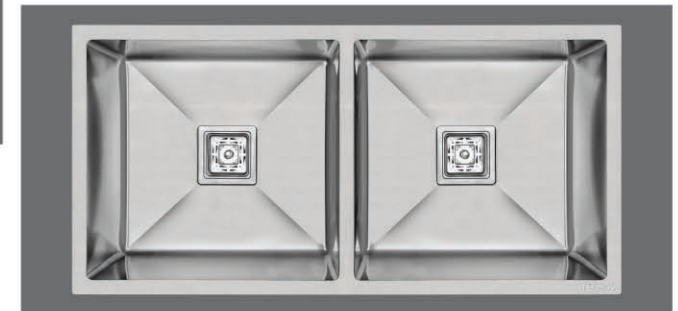

CODE	OVERALL SIZE	BOWL SIZE	TYPE
TX-801	18"x16"x9"	16"x14"	Single Bowl
	450x400x225mm	400x350mm	
TX-802	21"x18"x9"	19"x16"	Single Bowl
	525x450x225mm	475x400mm	
TX-803	24"x18"x10"	22"x16"	Single Bowl
	600x450x250mm	550x400mm	
TX-804	32"x18"x10"	30"x16"	Single Bowl
	800x450x250mm	750x400mm	
TX-805	37"x18"x9"	16"x14"	Single Bowl
	925x450x225mm	400x350mm	With Drainer
TX-806	37"x18"x9"	16"x14" -(2)	Double Bowl
	925x450x225mm	400x350mm -(2)