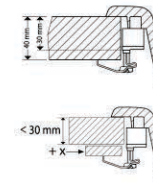

Be sure to wear personal safety devices such as safety goggles at all times.

Use paper template and physical sink to draw the cutout outline.

112mm
112mm

Epoxy

30mm

Apply Silicone Along The Sink Edge. Do Not Use Epoxy.

Apply silicone along the cutting edge.

Secure the clips.

Flush mount Installation

Be sure to wear personal safety devices such as safety goggles at all times.

• Check your sink clips type.

• Type A or Type B.

• Places note that the mounting clips fit for the counter top depth from 30mm/1.18in to 40mm/1.57in. (If the counter top depth is smaller than 30mm/1.18in, please add a piece to make up to appropriate depth.) Mounting and fastening clips.