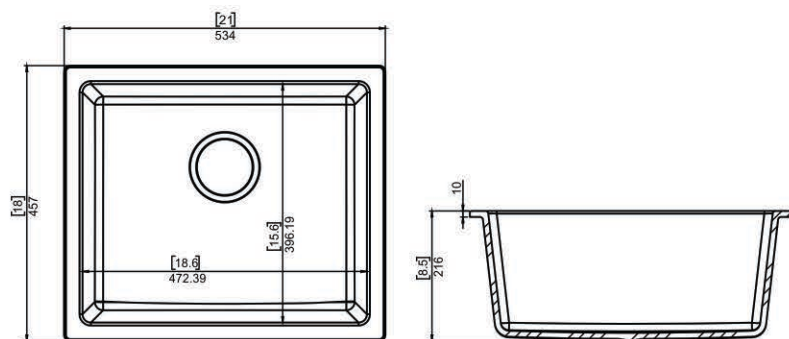

18X16X8 inch
457X406X203 mm
45.7X40.6X20.3 cm

OVER ALL WEIGHT
(With All Accessories & Box)

9.8 kg (approx)
21.60 lbs (approx)

DIMENSIONS

SINK INSTALLATION OPTIONS

TOP MOUNT

FLUSH MOUNT

UNDER MOUNT

TEXONA

TX-1002

(SINGLE BOWL)

TEXONA[®]

SPECIFICATION

OVER ALL SIZE

(Length x Width x Depth)

21X18X8.5 inch
534X457X216 mm
53.4X45.7X21.6 cm

OVER ALL WEIGHT

(With All Accessories & Box)

12.2 kg (approx)
26.90 lbs (approx)

DIMENSIONS

SINK INSTALLATION OPTIONS

TOP MOUNT

FLUSH MOUNT

UNDER MOUNT

TX-1003

(SINGLE BOWL)

TEXONA®

SPECIFICATION

OVER ALL SIZE

(Length x Width x Depth)

24X18X8.5 inch
610X457X216 mm
61.0X45.7X21.6 cm

OVER ALL WEIGHT