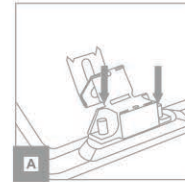

Flush mount Installation

Be sure to wear personal safety devices such as safety goggles at all times.

• Check your sink clips type.

• Type A or Type B.