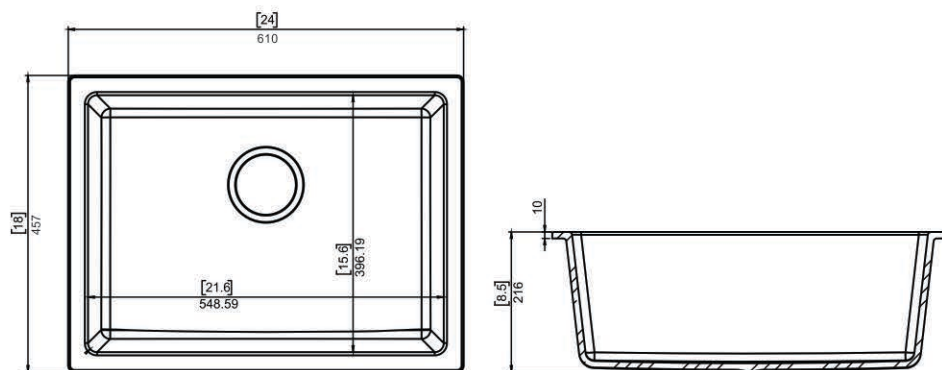

DIMENSIONS

SINK INSTALLATION OPTIONS

TOP MOUNT

FLUSH MOUNT

UNDER MOUNT