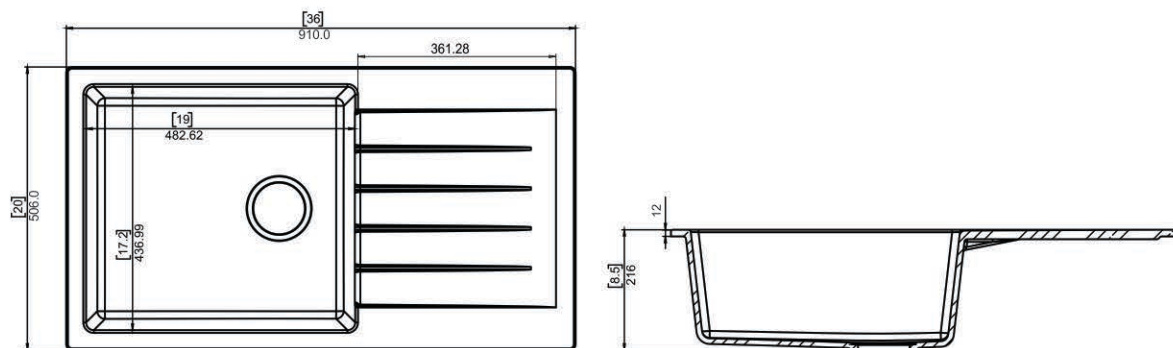

TX-1004

(SINGLE BOWL WITH DRAINER)

TEXONA®

SPECIFICATION

OVER ALL SIZE

(Length x Width x Depth)

36X20X8.5 inch

910X506X216 mm

91.0X50.6X21.6 cm

OVER ALL WEIGHT

(With All Accessories & Box)

21.3 kg (approx)

46.90 lbs (approx)

DIMENSIONS

SINK INSTALLATION OPTIONS

TOP MOUNT

FLUSH MOUNT

UNDER MOUNT

TX-1005

(DOUBLE BOWL)

TEXONA®

SPECIFICATION

OVER ALL SIZE
(Length x Width x Depth)

36X20X8.5 inch
910X506X216 mm
91.0X50.6X21.6 cm