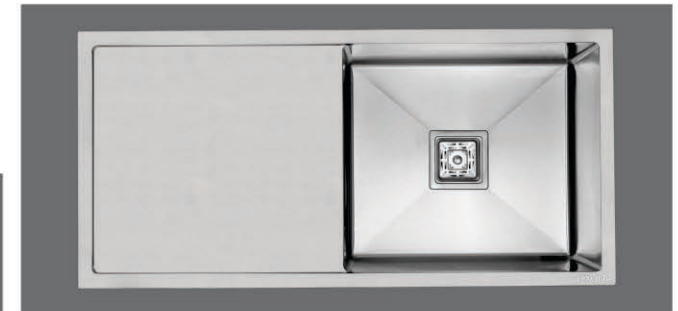

CODE	OVERALL SIZE	BOWL SIZE	TYPE
TX-801	18"x16"x9"	16"x14"	Single Bowl
	450x400x225mm	400x350mm	
TX-802	21"x18"x9"	19"x16"	Single Bowl
	525x450x225mm	475x400mm	
TX-803	24"x18"x10"	22"x16"	Single Bowl
	600x450x250mm	550x400mm	
TX-804	32"x18"x10"	30"x16"	Single Bowl
	800x450x250mm	750x400mm	
TX-805	37"x18"x9"	16"x14"	Single Bowl
	925x450x225mm	400x350mm	With Drainer
TX-806	37"x18"x9"	16"x14" -(2)	Double Bowl
	925x450x225mm	400x350mm -(2)