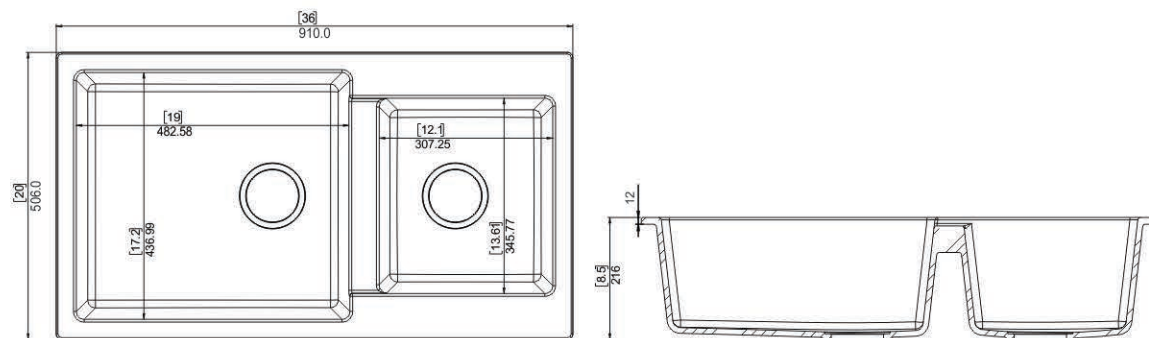

DIMENSIONS

SINK INSTALLATION OPTIONS

TOP MOUNT

FLUSH MOUNT

UNDER MOUNT