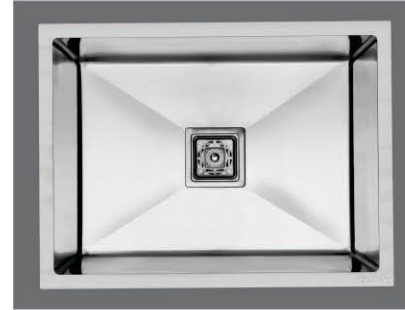

CODE	OVERALL SIZE	BOWL SIZE	TYPE
TX-801	18"x16"x9"	16"x14"	Single Bowl
	450x400x225mm	400x350mm	
TX-802	21"x18"x9"	19"x16"	Single Bowl
	525x450x225mm	475x400mm	
TX-803	24"x18"x10"	22"x16"	Single Bowl
	600x450x250mm	550x400mm	
TX-804	32"x18"x10"	30"x16"	Single Bowl
	800x450x250mm	750x400mm	
TX-805	37"x18"x9"	16"x14"	Single Bowl
	925x450x225mm	400x350mm	With Drainer
TX-806	37"x18"x9"	16"x14" -(2)	Double Bowl
	925x450x225mm	400x350mm -(2)