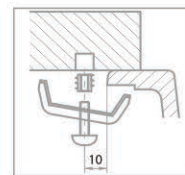

DIMENSIONS

SINK INSTALLATION OPTIONS

TOP MOUNT FLUSH MOUNT UNDER MOUNT

Top mount Installation

Be sure to wear personal safety devices such as safety goggles at all times.

Using paper template and physical sink to draw the cutout outline.

Be sure to wear personal safety devices such as safety goggles at all times.

Use paper template and physical sink to draw the cutout outline.

112mm
112mm

Epoxy

30mm

Apply Silicone Along The Sink Edge. Do Not Use Epoxy.

Apply silicone along the cutting edge.

Secure the clips.

Flush mount Installation

Be sure to wear personal safety devices such as safety goggles at all times.

• Check your sink clips type.

• Type A or Type B.