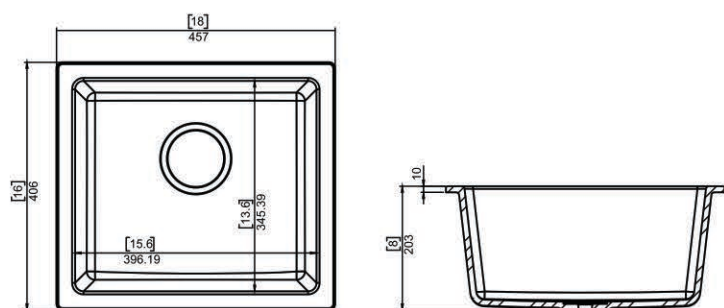

**Available Colours For
TX-803**

Neno Black

Bronze

Gold

CODE	OVERALL SIZE	BOWL SIZE	TYPE
TX-901	18"x16"x8"	16"x14"	Single Bowl
	450x400x200mm	400x350mm	
TX-902	21"x18"x9"	19"x16"	Single Bowl
	525x450x225mm	475x400mm	
TX-903	24"x18"x9"	22"x16"	Single Bowl
	600x450x225mm	550x400mm	
TX-904	37"x18"x9"	16"x14"	Single Bowl
	925x450x225mm	400x350mm	With Drainer
TX-905	30"x16"x8"	13"x14" -(2)	Double Bowl
	750x400x200mm	325x350mm -(2)	

18X16X8 inch
457X406X203 mm
45.7X40.6X20.3 cm

OVER ALL WEIGHT
(With All Accessories & Box)

9.8 kg (approx)
21.60 lbs (approx)

DIMENSIONS

SINK INSTALLATION OPTIONS

TOP MOUNT

FLUSH MOUNT

UNDER MOUNT

TEXONA

TX-1002

(SINGLE BOWL)

TEXONA[®]

SPECIFICATION

OVER ALL SIZE

(Length x Width x Depth)

21X18X8.5 inch
534X457X216 mm
53.4X45.7X21.6 cm