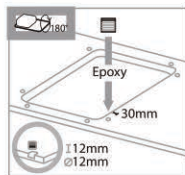

(DOUBLE BOWL WITH DRAINER)

TEXONA®

SPECIFICATION

OVER ALL SIZE
(Length x Width x Depth)

45X20X8.5 inch
1140X506X216 mm
114.0X50.6X21.6 cm

OVER ALL WEIGHT
(With All Accessories & Box)

26.8 kg (approx)
59.08 lbs (approx)

DIMENSIONS

SINK INSTALLATION OPTIONS

TOP MOUNT FLUSH MOUNT UNDER MOUNT

Top mount Installation

Be sure to wear personal safety devices such as safety goggles at all times.

Using paper template and physical sink to draw the cutout outline.

Apply silicone along the edge and cutting section. (We suggest using brush to apply silicone to the cutting section.)

Place the sink and check for level.

Use screwdriver to secure the sink.

Under mount Installation

Be sure to wear personal safety devices such as safety goggles at all times.

Use paper template and physical sink to draw the cutout outline.

112mm
112mm

Epoxy

30mm

Apply Silicone Along The Sink Edge. Do Not Use Epoxy.