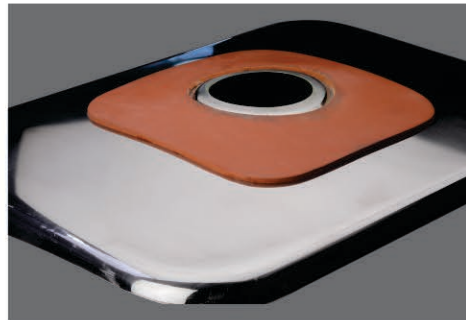

SOUNDPROOF RUBBER