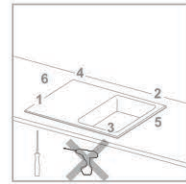

(DOUBLE BOWL WITH DRAINER)

TEXONA®

SPECIFICATION

OVER ALL SIZE
(Length x Width x Depth)

45X20X8.5 inch
1140X506X216 mm
114.0X50.6X21.6 cm

OVER ALL WEIGHT
(With All Accessories & Box)

26.8 kg (approx)
59.08 lbs (approx)

DIMENSIONS

SINK INSTALLATION OPTIONS

TOP MOUNT FLUSH MOUNT UNDER MOUNT

Top mount Installation

Be sure to wear personal safety devices such as safety goggles at all times.

Using paper template and physical sink to draw the cutout outline.

Apply silicone along the edge and cutting section. (We suggest using brush to apply silicone to the cutting section.)

Place the sink and check for level.

Use screwdriver to secure the sink.

Under mount Installation

Be sure to wear personal safety devices such as safety goggles at all times.

Use paper template and physical sink to draw the cutout outline.

112mm
112mm

Epoxy

30mm

Apply Silicone Along The Sink Edge. Do Not Use Epoxy.