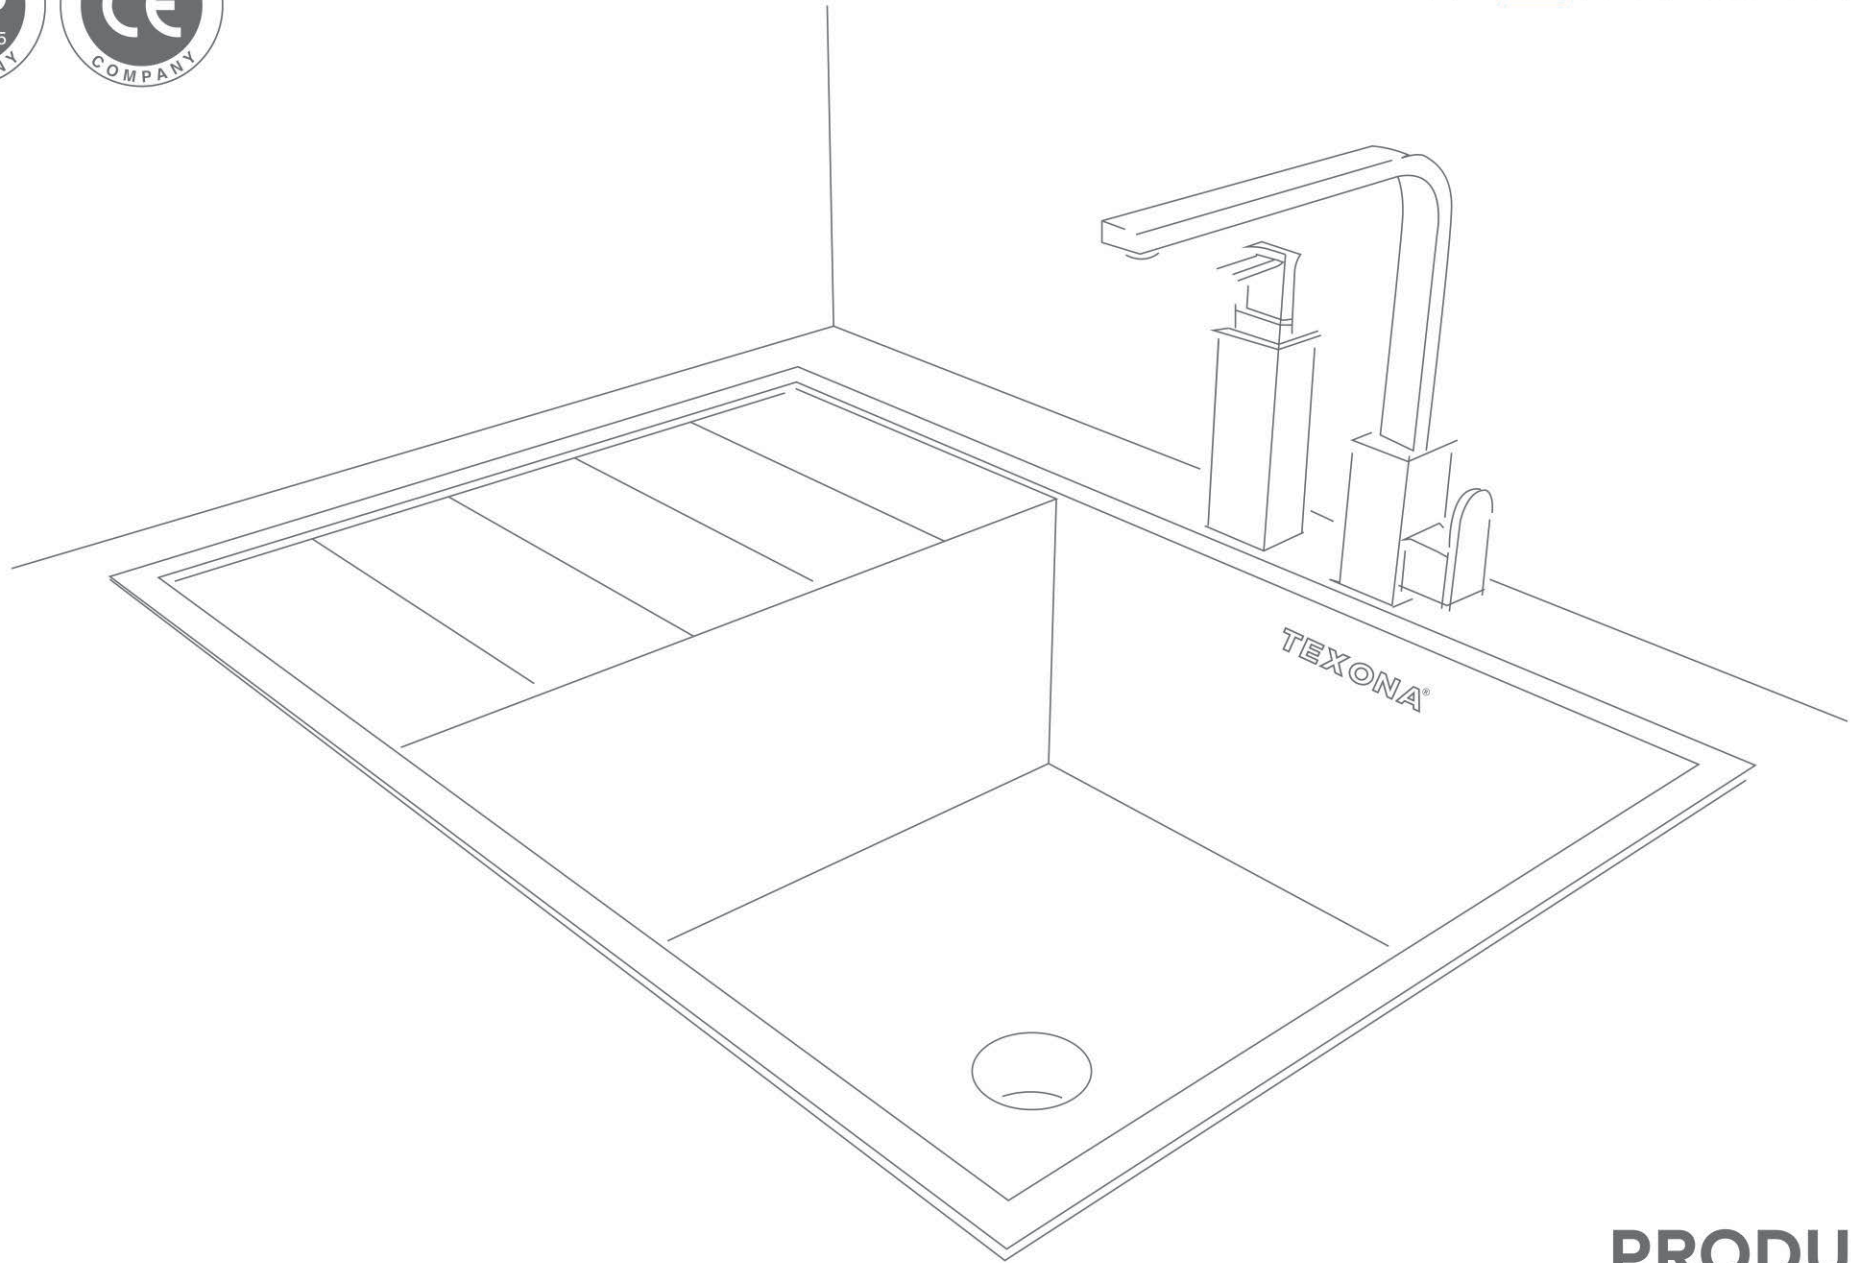

TEXONA[®]

COMPANY PROFILE

We are "TEXONA" group of companies established since 2009.

Let us introduce our self, we have started our manufacturing of "STAINLESS STEEL KITCHEN SINK" in 2009 when manufacturing of stainless steel kitchen sink had just begun in India.