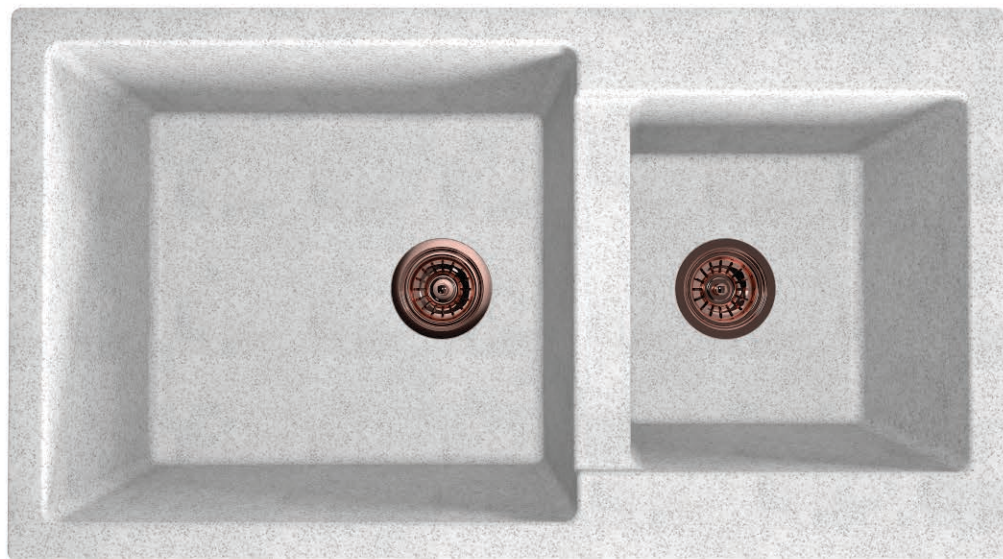

FLUSH MOUNT

UNDER MOUNT

TX-1005

(DOUBLE BOWL)

TEXONA®

SPECIFICATION

OVER ALL SIZE
(Length x Width x Depth)

36X20X8.5 inch
910X506X216 mm
91.0X50.6X21.6 cm